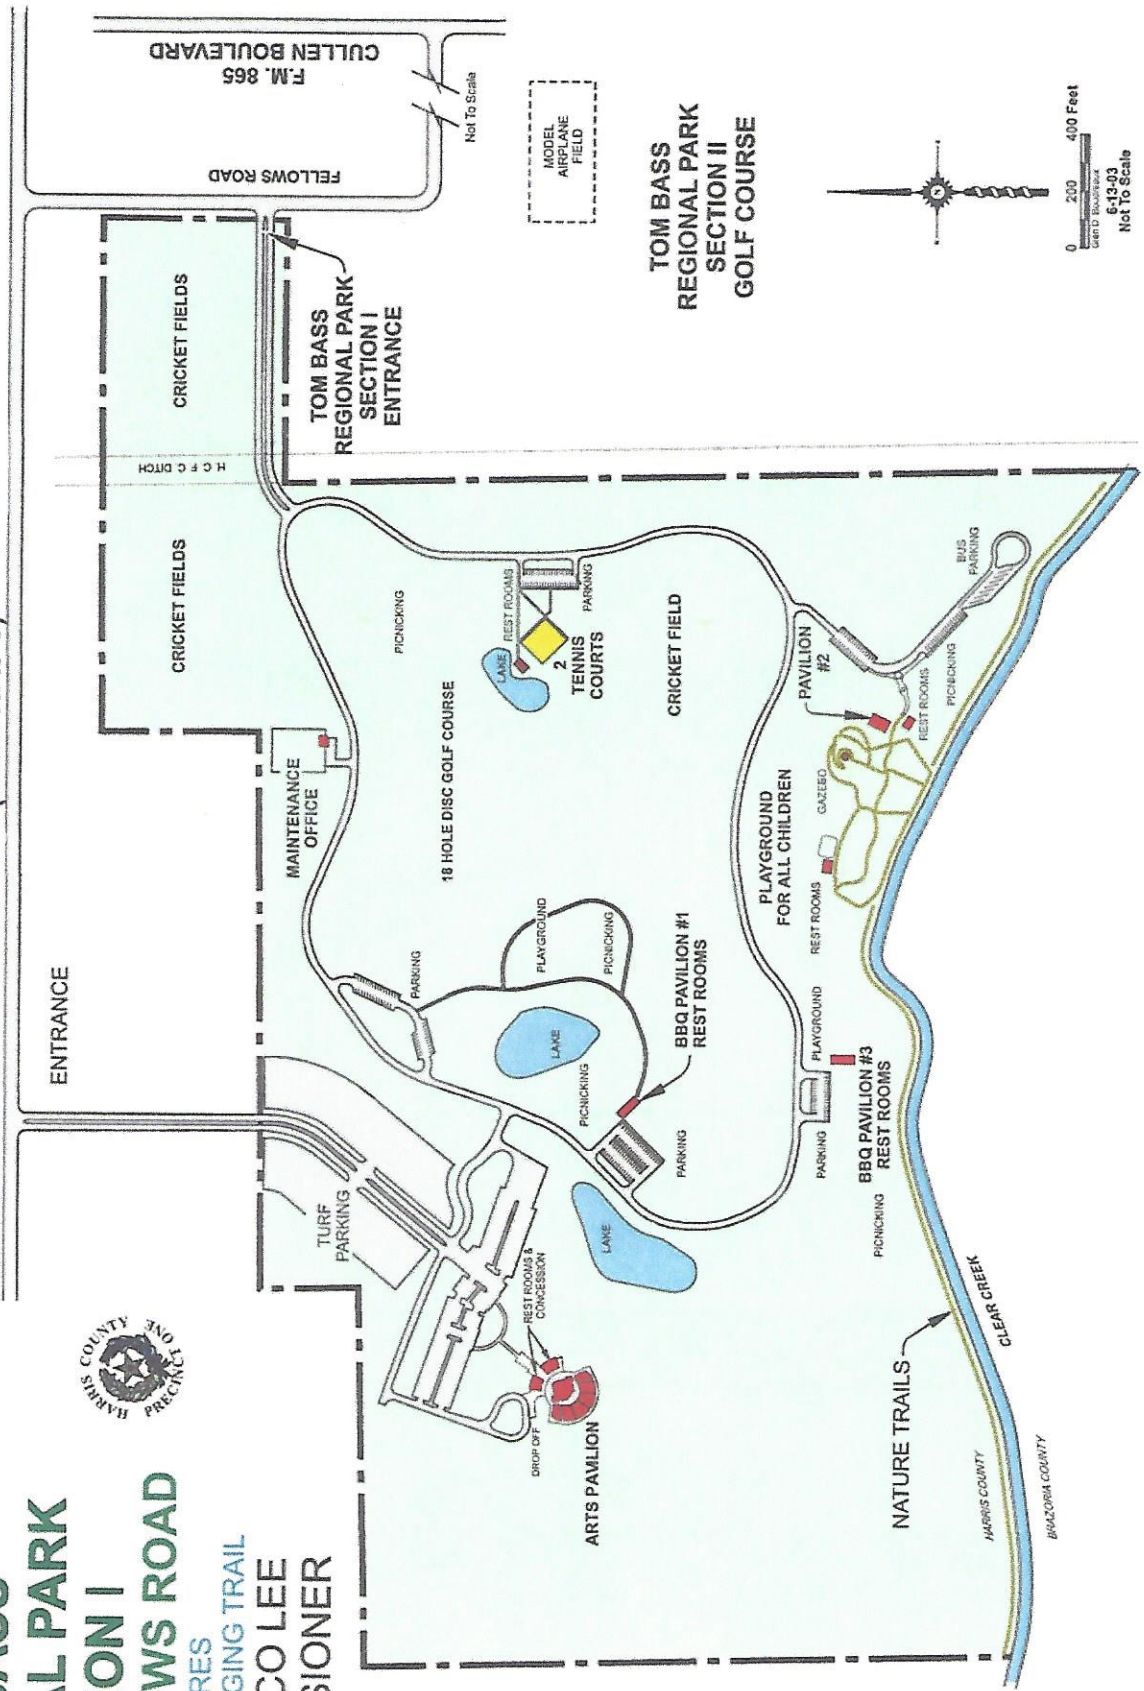

HARRIS COUNTY
PRECINCT ONE
TOM BASS

**REGIONAL PARK
SECTION I**
3452 FELLOWS ROAD
292 ACRES

0.75 MILE JOGGING TRAIL
EL FRANCO LEE
COMMISSIONER

NOLAN RYAN EXPRESSWAY
SOUTH FREEWAY
STATE HIGHWAY 288

SAM HOUSTON PARKWAY
(BELTWAY 8)

TO I-45 (GULF FWY.)
10 Miles

MODEL
AIRBORNE
FIELD

**TOM BASS
REGIONAL PARK
SECTION II
GOLF COURSE**

0 200 400 Feet
6-13-03
Not to Scale